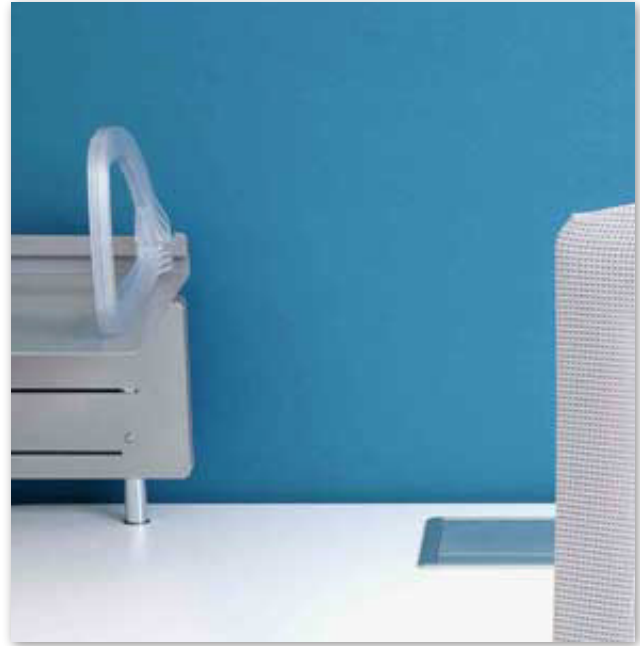

Woven Image Fabrics ECHO SCREEN

All fabrics are GECA certified

Apple

Aqua

Bone

Brown

Corn

Duck Egg